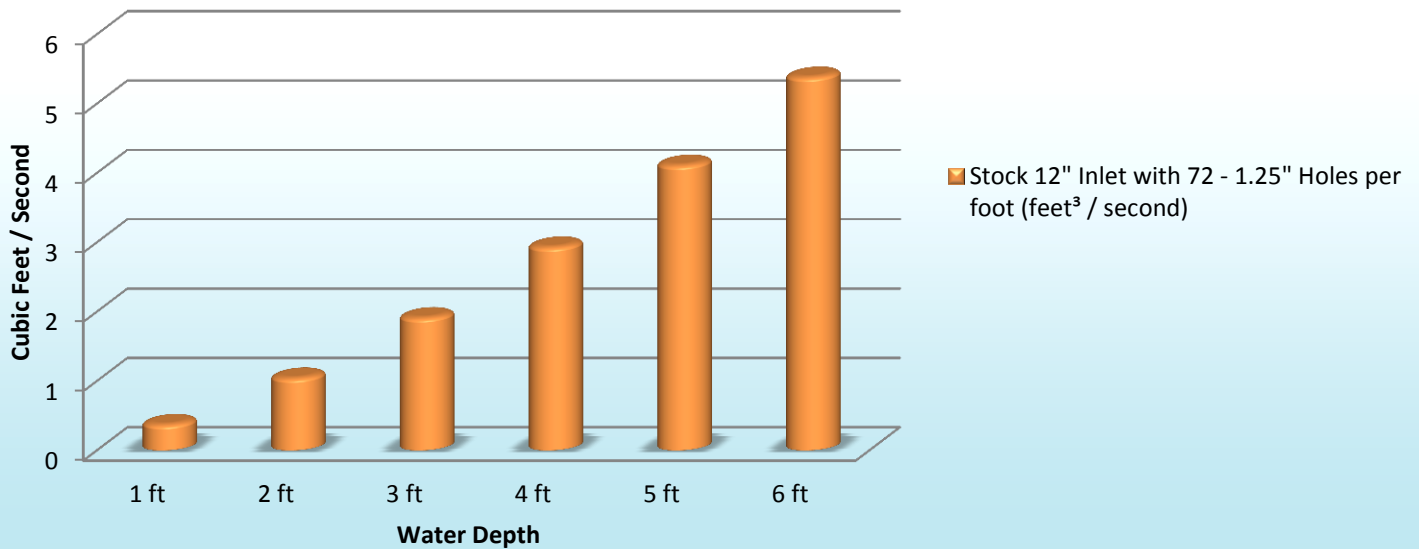

Hickenbottom[®] Inc.

Look for the bright orange inlet - Hickenbottom's Trademark[®]

Capacity of a Hickenbottom[®] 12" Inlet (Intake)

Water Depth	Stock 12" Inlet with 72 - 1.25" Holes per foot (feet ³ / second)
1 ft	0.37
2 ft	1.04
3 ft	1.91
4 ft	2.93
5 ft	4.11
6 ft	5.38

The inlet capacities listed in the chart above are based upon the assumption that one half of the holes and/or slots are plugged.

Note: Basis for the capacities listed above are taken from chart SCS E.F.M., Amend IA 30, Aug. 1986, Page 1A 8-103 (48)